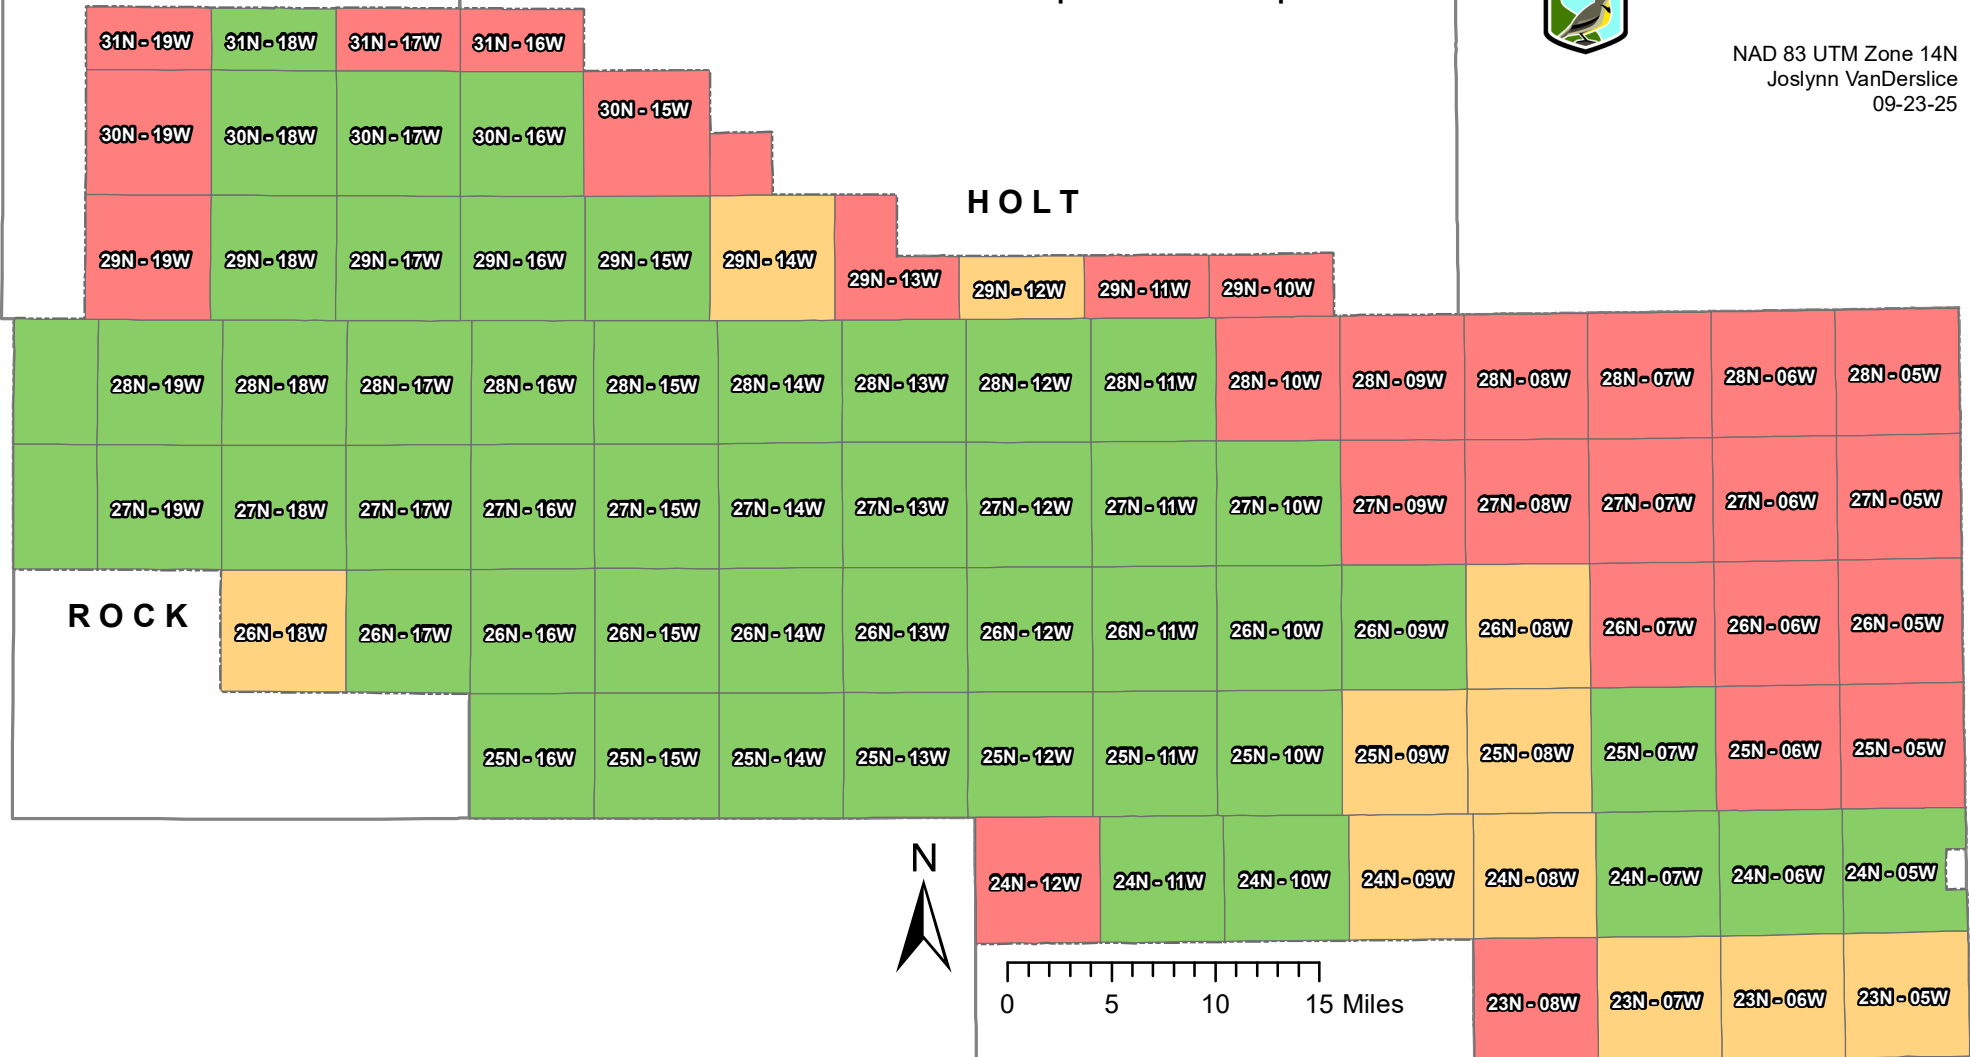

Upper Elkhorn NRD Average Groundwater Nitrate 2025 Acre Expansion Map

NAD 83 UTM Zone 14N
Joslynn VanDerslice
09-23-25

Nitrate Level (ppm)

 ≤ 5.00	+20 points
 5.01 - 9.0	+5 points
 > 9.01	+0 points

WHEELER

ANTELOPE